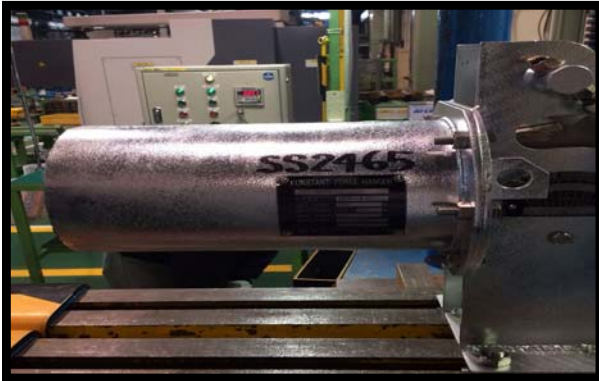

STEEL PRODUCTS : LINE PIPES, PLATES, BEAMS & TUBULARS

SPRING HANGERS AND PIPE SUPPORT SYSTEMS

MARINE SHIP SPARES AND SHIP STORES