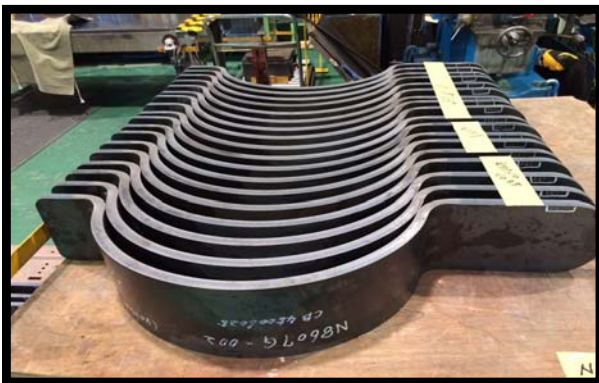

STEEL PRODUCTS : LINE PIPES, PLATES, BEAMS & TUBULARS

SPRING HANGERS AND PIPE SUPPORT SYSTEMS

MARINE SHIP SPARES AND SHIP STORES